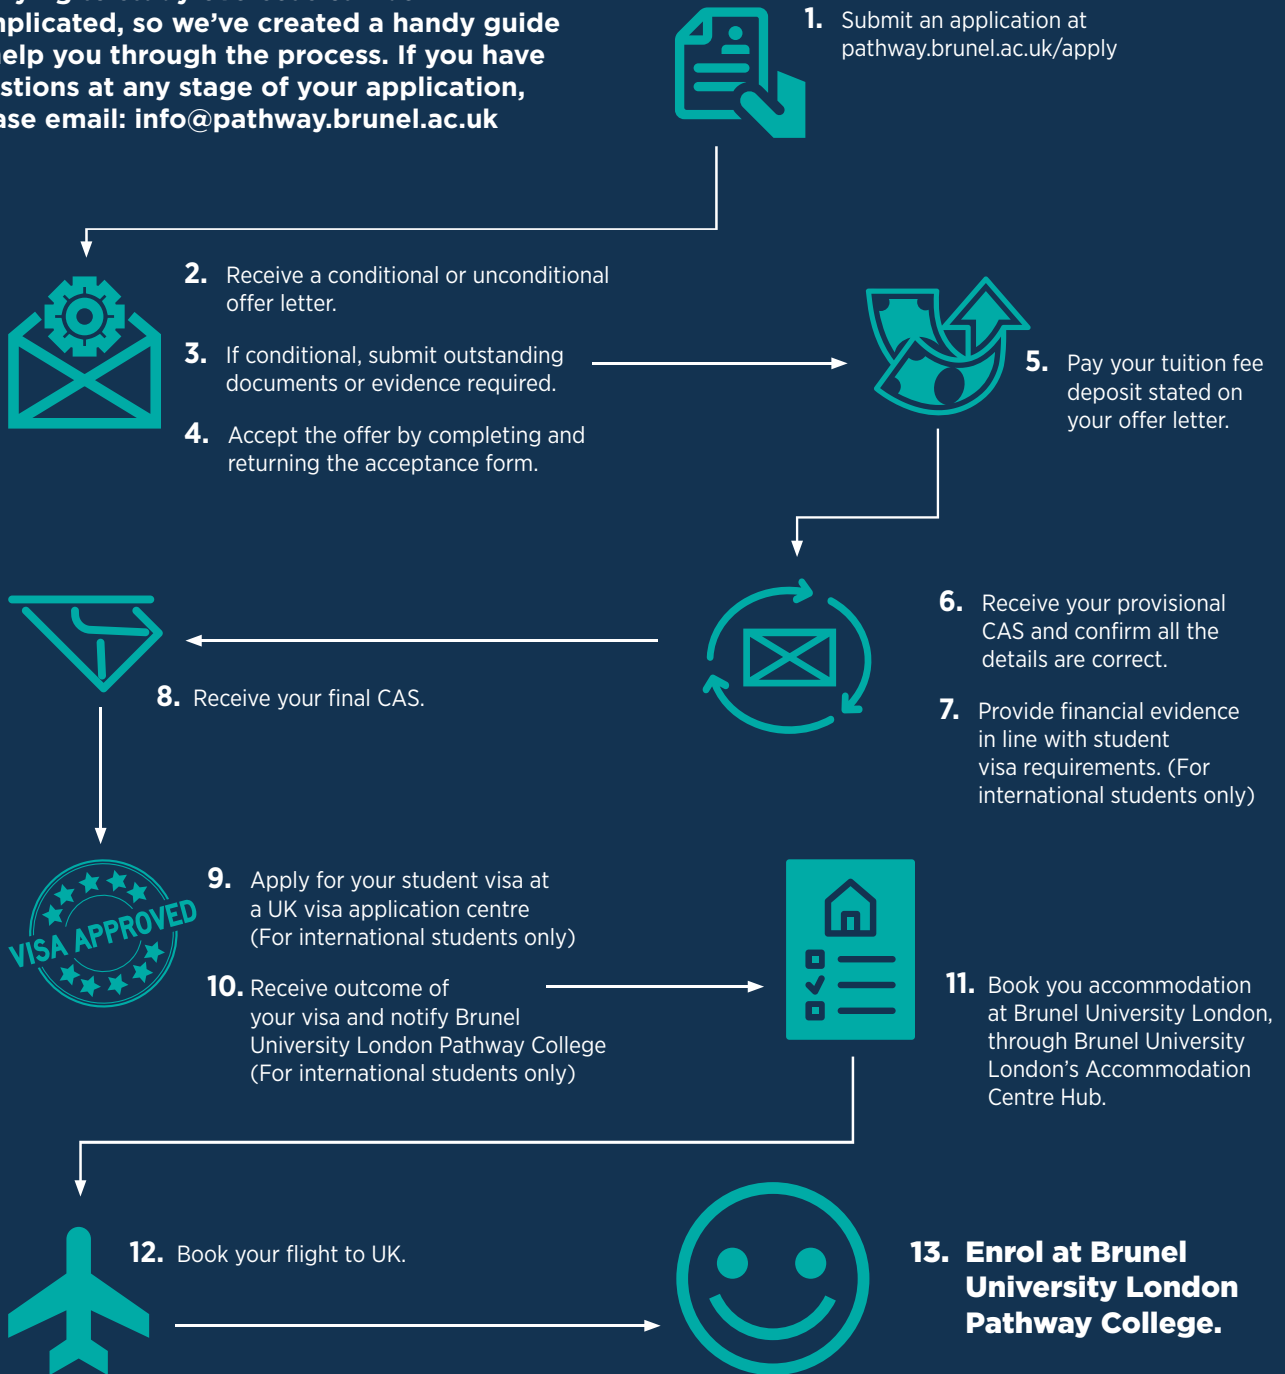

The journey to enrolment

Applying to study overseas can be complicated, so we've created a handy guide to help you through the process. If you have questions at any stage of your application, please email: info@pathway.brunel.ac.uk